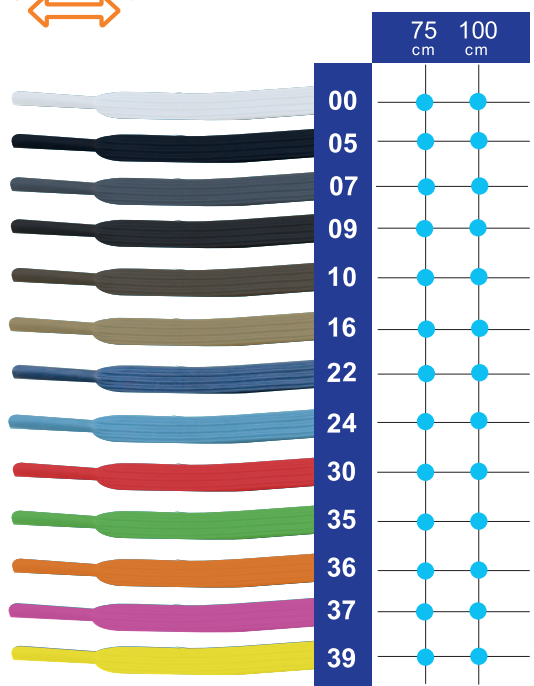

Art. 410 PL. ENCERADO FINO
FLAT WAX THIN

	60 cm	75 cm	90 cm	120 cm	150 cm	190 cm
05	●	●	●	●	●	●
10	●	●	●	●	●	●
14	●	●	●	●	●	●
16	●	●	●	●	●	●

Art. 415 RED. ENC.GRUESO
ROUND WAX THICK

	60 cm	75 cm	90 cm	120 cm	150 cm	190 cm
05	●	●	●	●	●	●
10	●	●	●	●	●	●

PLANO SKATE
FLAT SKATE THICK

Combinado de colores. Referencia 99.
Combine colours. Reference 99.

Art. 490

ELÁSTICOS
ELASTICS

ALGODÓN / COTTON

Art. 500

REDONDO FINO
ROUND THIN

Art. 505