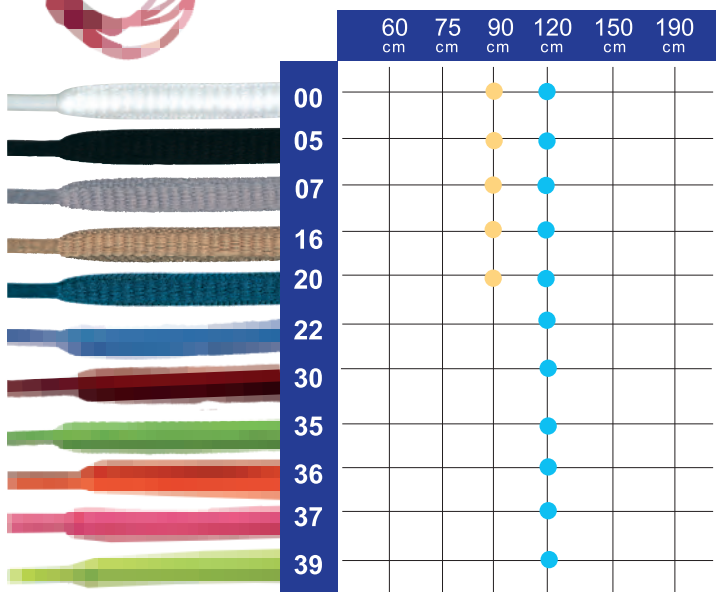

Art. 450

TRAINER
TRAINER