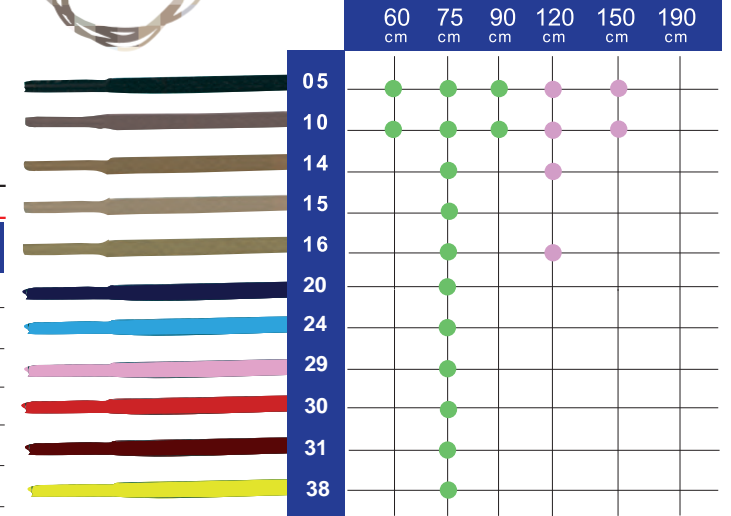

Art. 410 PL. ENCERADO FINO
FLAT WAX THIN

	60 cm	75 cm	90 cm	120 cm	150 cm	190 cm
05	●	●	●	●	●	●
10	●	●	●	●	●	●
14	●	●	●	●	●	●
16	●	●	●	●	●	●

Art. 415 RED. ENC.GRUESO
ROUND WAX THICK

	60 cm	75 cm	90 cm	120 cm	150 cm	190 cm
05	●	●	●	●	●	●
10	●	●	●	●	●	●

Art. 425

PLANO FINO
FLAT THIN

Art. 445

REDONDO BOOTS
ROUND THICK

Art. 430

PLANO NORMAL
FLAT NORMAL

Art. 420

RED.ENCERADO FINO
ROUND WAX THIN