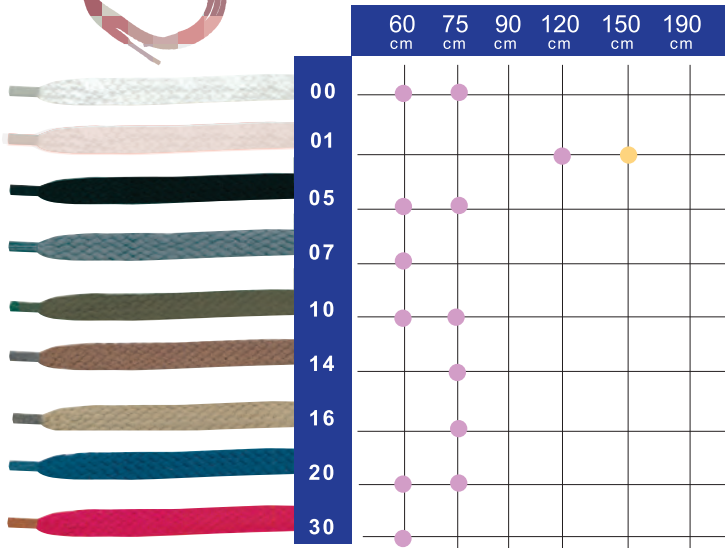

Art. 425

PLANO FINO
FLAT THIN