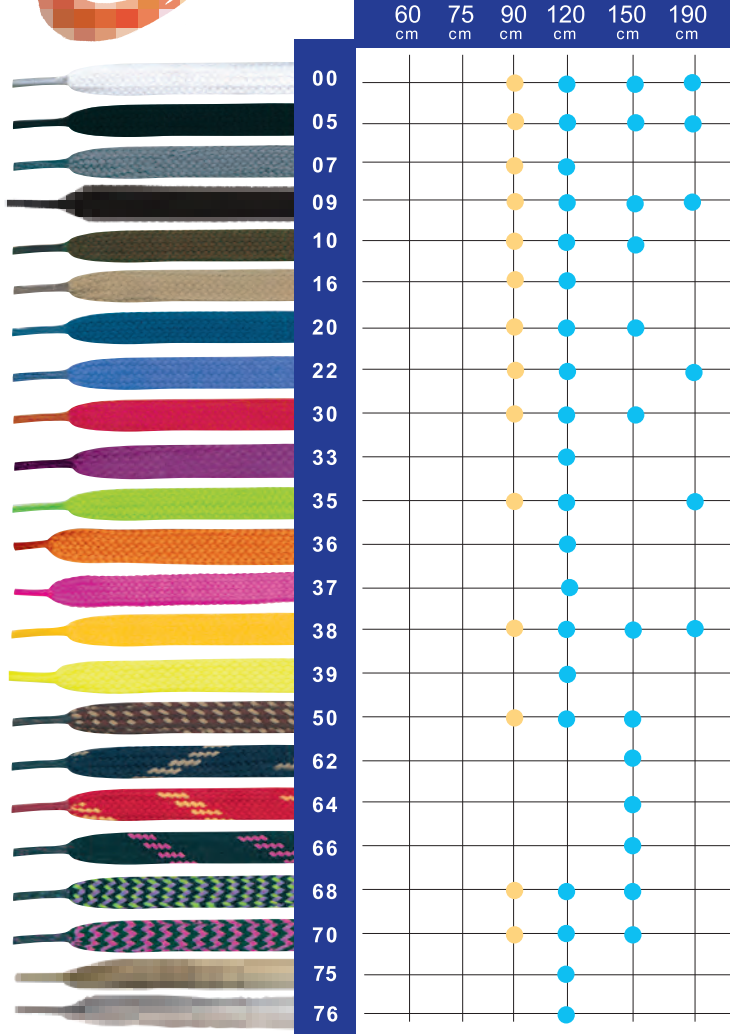

Art. 400 REDONDO FINO
ROUND THIN

	50 cm	60 cm	75 cm	90 cm	120 cm	150 cm
00	●	●	●	●	●	●
02	●	●	●	●	●	●
05	●	●	●	●	●	●
07	●	●	●	●	●	●
09	●	●	●	●	●	●
10	●	●	●	●	●	●
14	●	●	●	●	●	●
16	●	●	●	●	●	●
20	●	●	●	●	●	●
24	●	●	●	●	●	●
29	●	●	●	●	●	●
30	●	●	●	●	●	●
31	●	●	●	●	●	●
32	●	●	●	●	●	●
34	●	●	●	●	●	●
38	●	●	●	●	●	●

Art. 410 PL. ENCERADO FINO
FLAT WAX THIN

	60 cm	75 cm	90 cm	120 cm	150 cm	190 cm
05	●	●	●	●	●	●
10	●	●	●	●	●	●
14	●	●	●	●	●	●
16	●	●	●	●	●	●

Art. 415 RED. ENC.GRUESO
ROUND WAX THICK

	60 cm	75 cm	90 cm	120 cm	150 cm	190 cm
05	●	●	●	●	●	●
10	●	●	●	●	●	●

Art. 425

PLANO FINO
FLAT THIN

Art. 445

REDONDO BOOTS
ROUND THICK

Art. 430

PLANO NORMAL
FLAT NORMAL

Art. 420

RED.ENCERADO FINO
ROUND WAX THIN