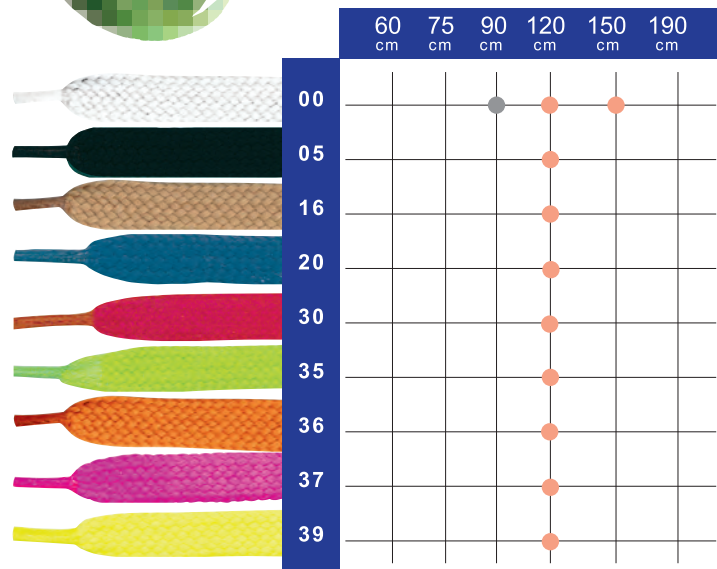

Art. 435

PLANO SKATE
FLAT SKATE THICK